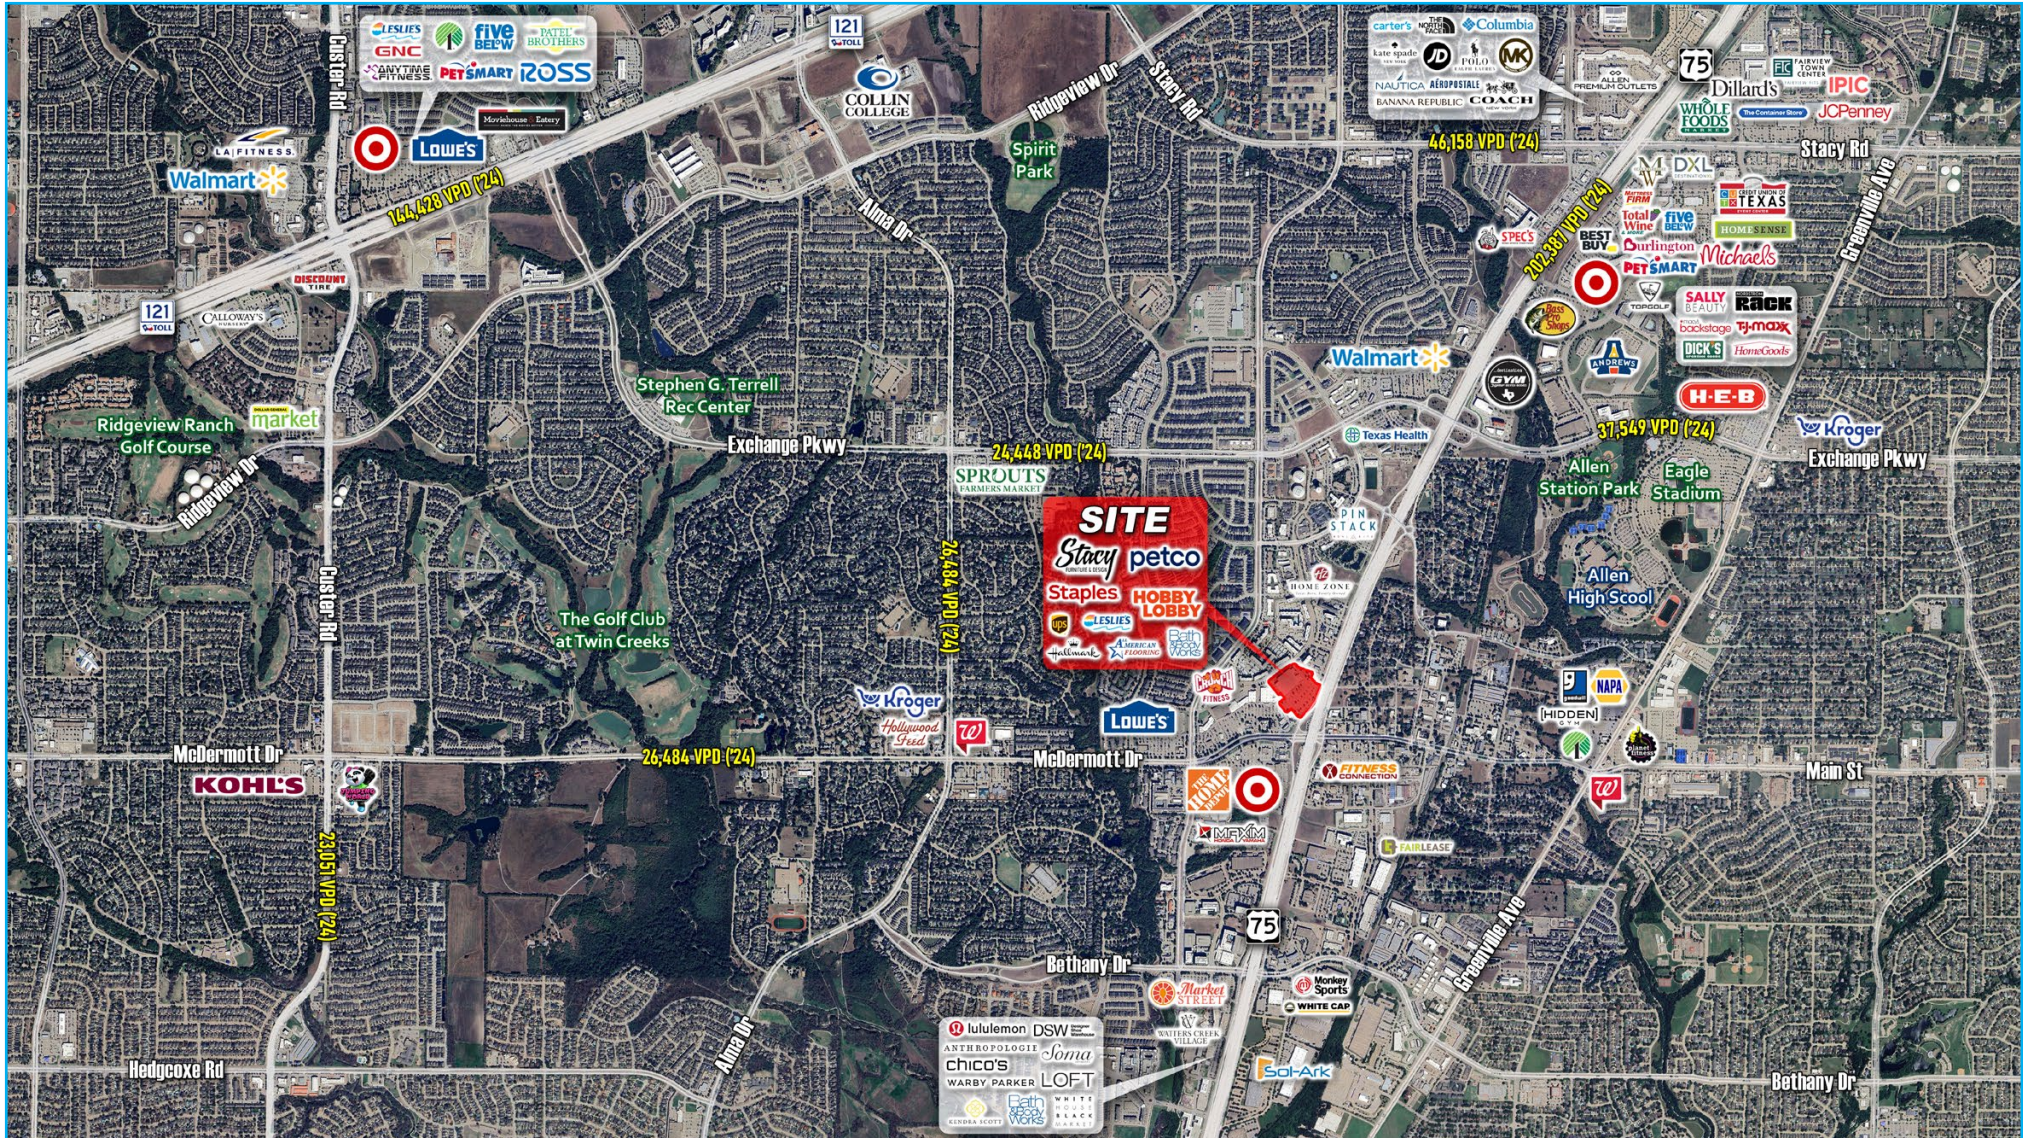

Junior Anchor Box & Pad Sites Available in Allen, TX

ALLEN, TEXAS
NWC of McDermott Dr & Central Expy
Allen, Texas 75013

Jennifer Reynolds - 214.244.0961 - jreynolds@WincRetail.com
Megan Reynolds - 214. 263. 1433 - mreynolds@WincRetail.com

Analise Slayton - 817.899.8041 - aslayton@WincRetail.com
Kat Nash - 214.766.1591 - knash@WincRetail.com

6521 Walnut Hill Ln | Dallas, Texas 75230 | WincRetail.com