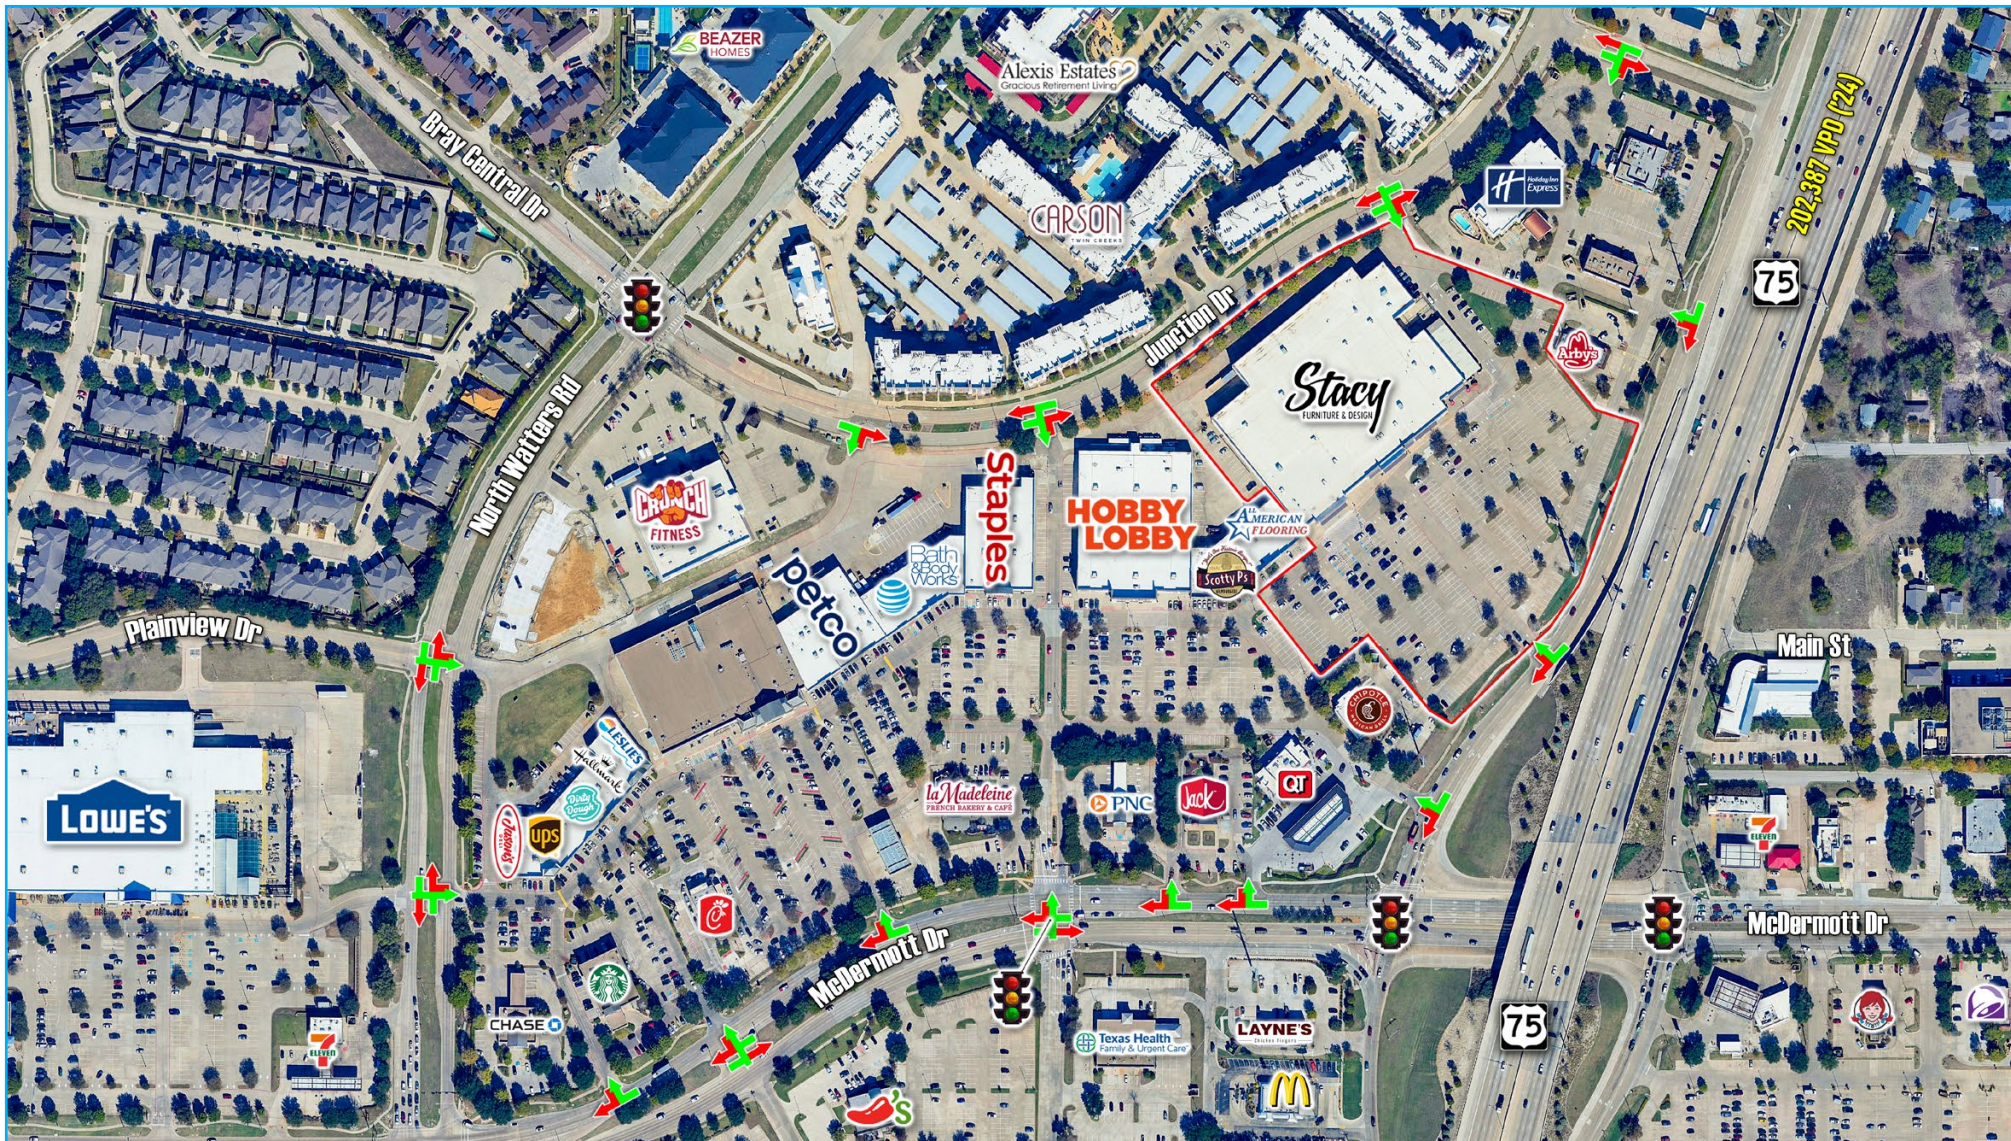

Junior Anchor Box & Pad Sites Available in Allen, TX

ALLEN, TEXAS

NWC of McDermott Dr & Central Expy
Allen, Texas 75013

Jennifer Reynolds - 214.244.0961 - jreynolds@WincRetail.com
Megan Reynolds - 214. 263. 1433 - mreynolds@WincRetail.com

Analise Slayton - 817.899.8041 - aslayton@WincRetail.com
Kat Nash - 214.766.1591 - knash@WincRetail.com

6521 Walnut Hill Ln | Dallas, Texas 75230 | WincRetail.com

© W Inc. All Rights Reserved. All information contained herein is from sources deemed reliable; however, no presentation or warranty is made to the accuracy thereof.