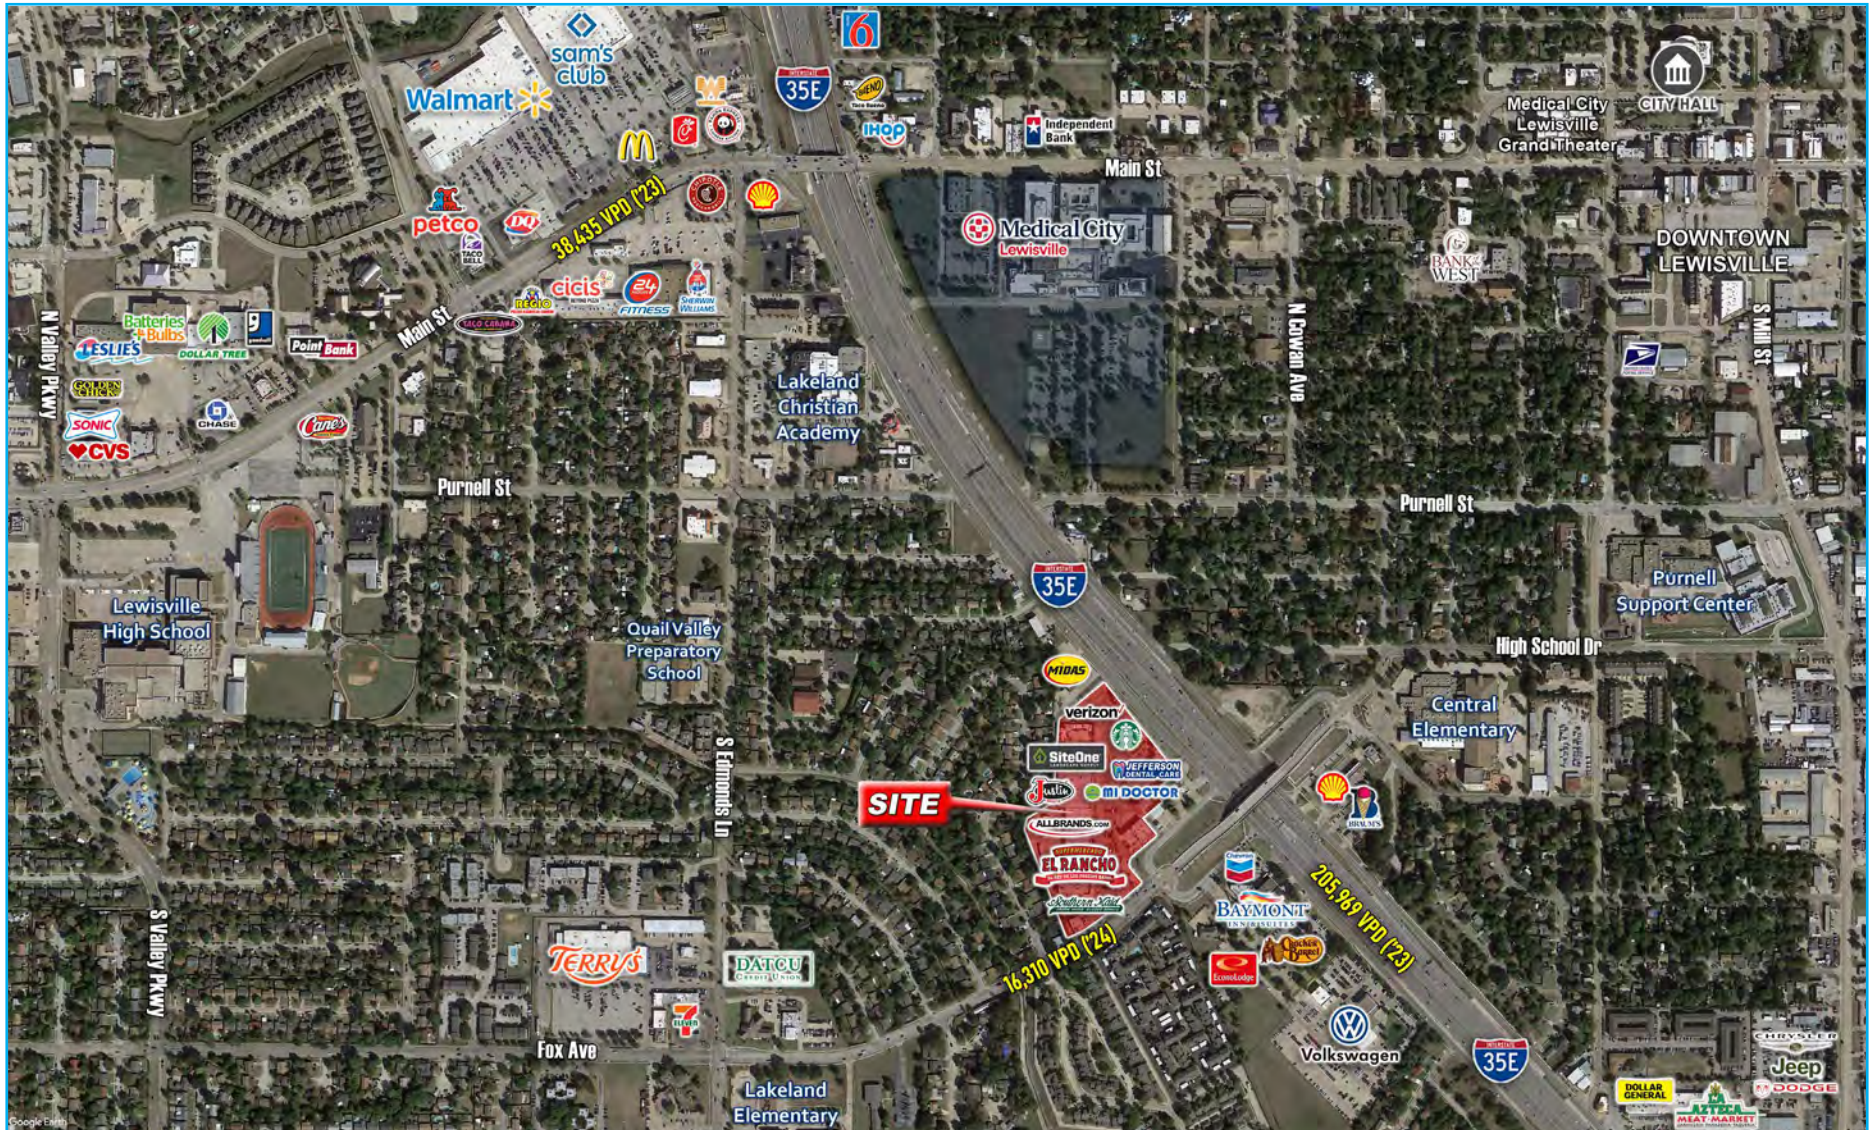

Lewisville West Shopping Center

LEWISVILLE, TEXAS

701 S Stemmons Freeway
Lewisville, Texas 75067

MEGAN REYNOLDS - 214.263.1433 - mreynolds@WincRetail.com
KATHLEEN NASH - 214.766.1591 - knash@WincRetail.com
ANALISE SLAYTON - 817-899-8041 - aslayton@WincRetail.com

6521 Walnut Hill Ln | Dallas, Texas 75230 | WincRetail.com