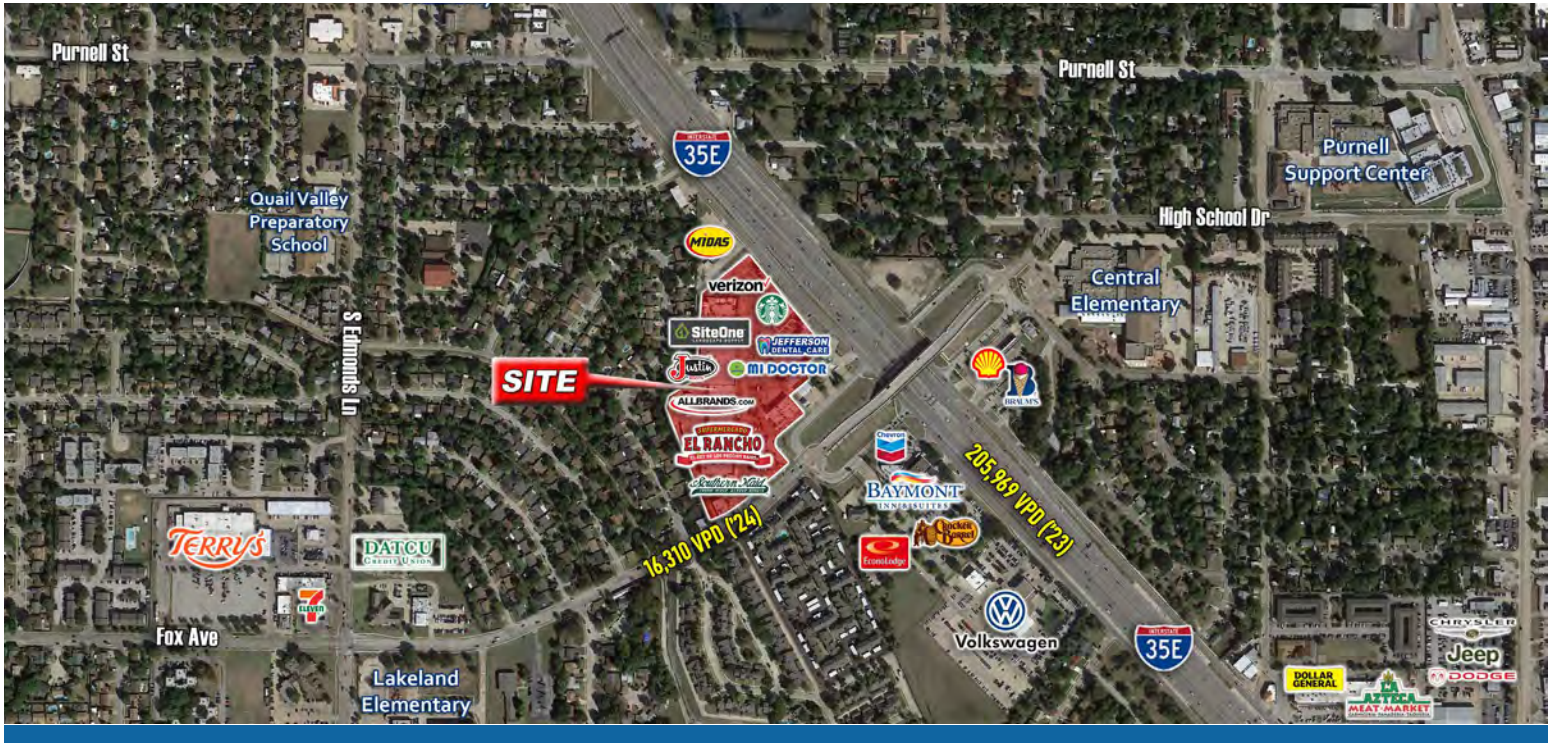

# Lewisville West Shopping Center

## LEWISVILLE, TEXAS

701 S Stemmons Freeway  
Lewisville, Texas 75067

**DESCRIPTION:** Lewisville West Shopping Center is a 128,347 SF power center located at the NWC of I-35E & Fox Ave and is the premier Hispanic oriented shopping center in the Lewisville, Flower Mound, and Highland Village submarkets. This shopping center is anchored by El Rancho Supermercado, a Hispanic grocer generating high sales volumes and reoccurring customer count. Lewisville West Shopping Center has prominent visibility and signage to major regional highway I-35E with over 187,104 vehicles per day.

**AVAILABLE:** 750 SF - 18,000 SF Junior Anchor & Small Shop Spaces  
2,000 - 5,000 SF Pad Site

**LEASE RATE:** Call for Rates

DEMOGRAPHICS:	1 mile	3 miles	5 miles
2024 Population	18,063	103,205	220,796
Daytime Population	18,750	102,240	220,731
2024 Households	5,916	39,677	83,600
Average HH Income	\$89,589	\$106,843	\$138,625

**TRAFFIC COUNTS:**  
 I-35E: 205,969 VPD (south of Fox Ave) (TXDOT 2023)  
 Fox Ave: 16,310 VPD (Kalibrate 2024)